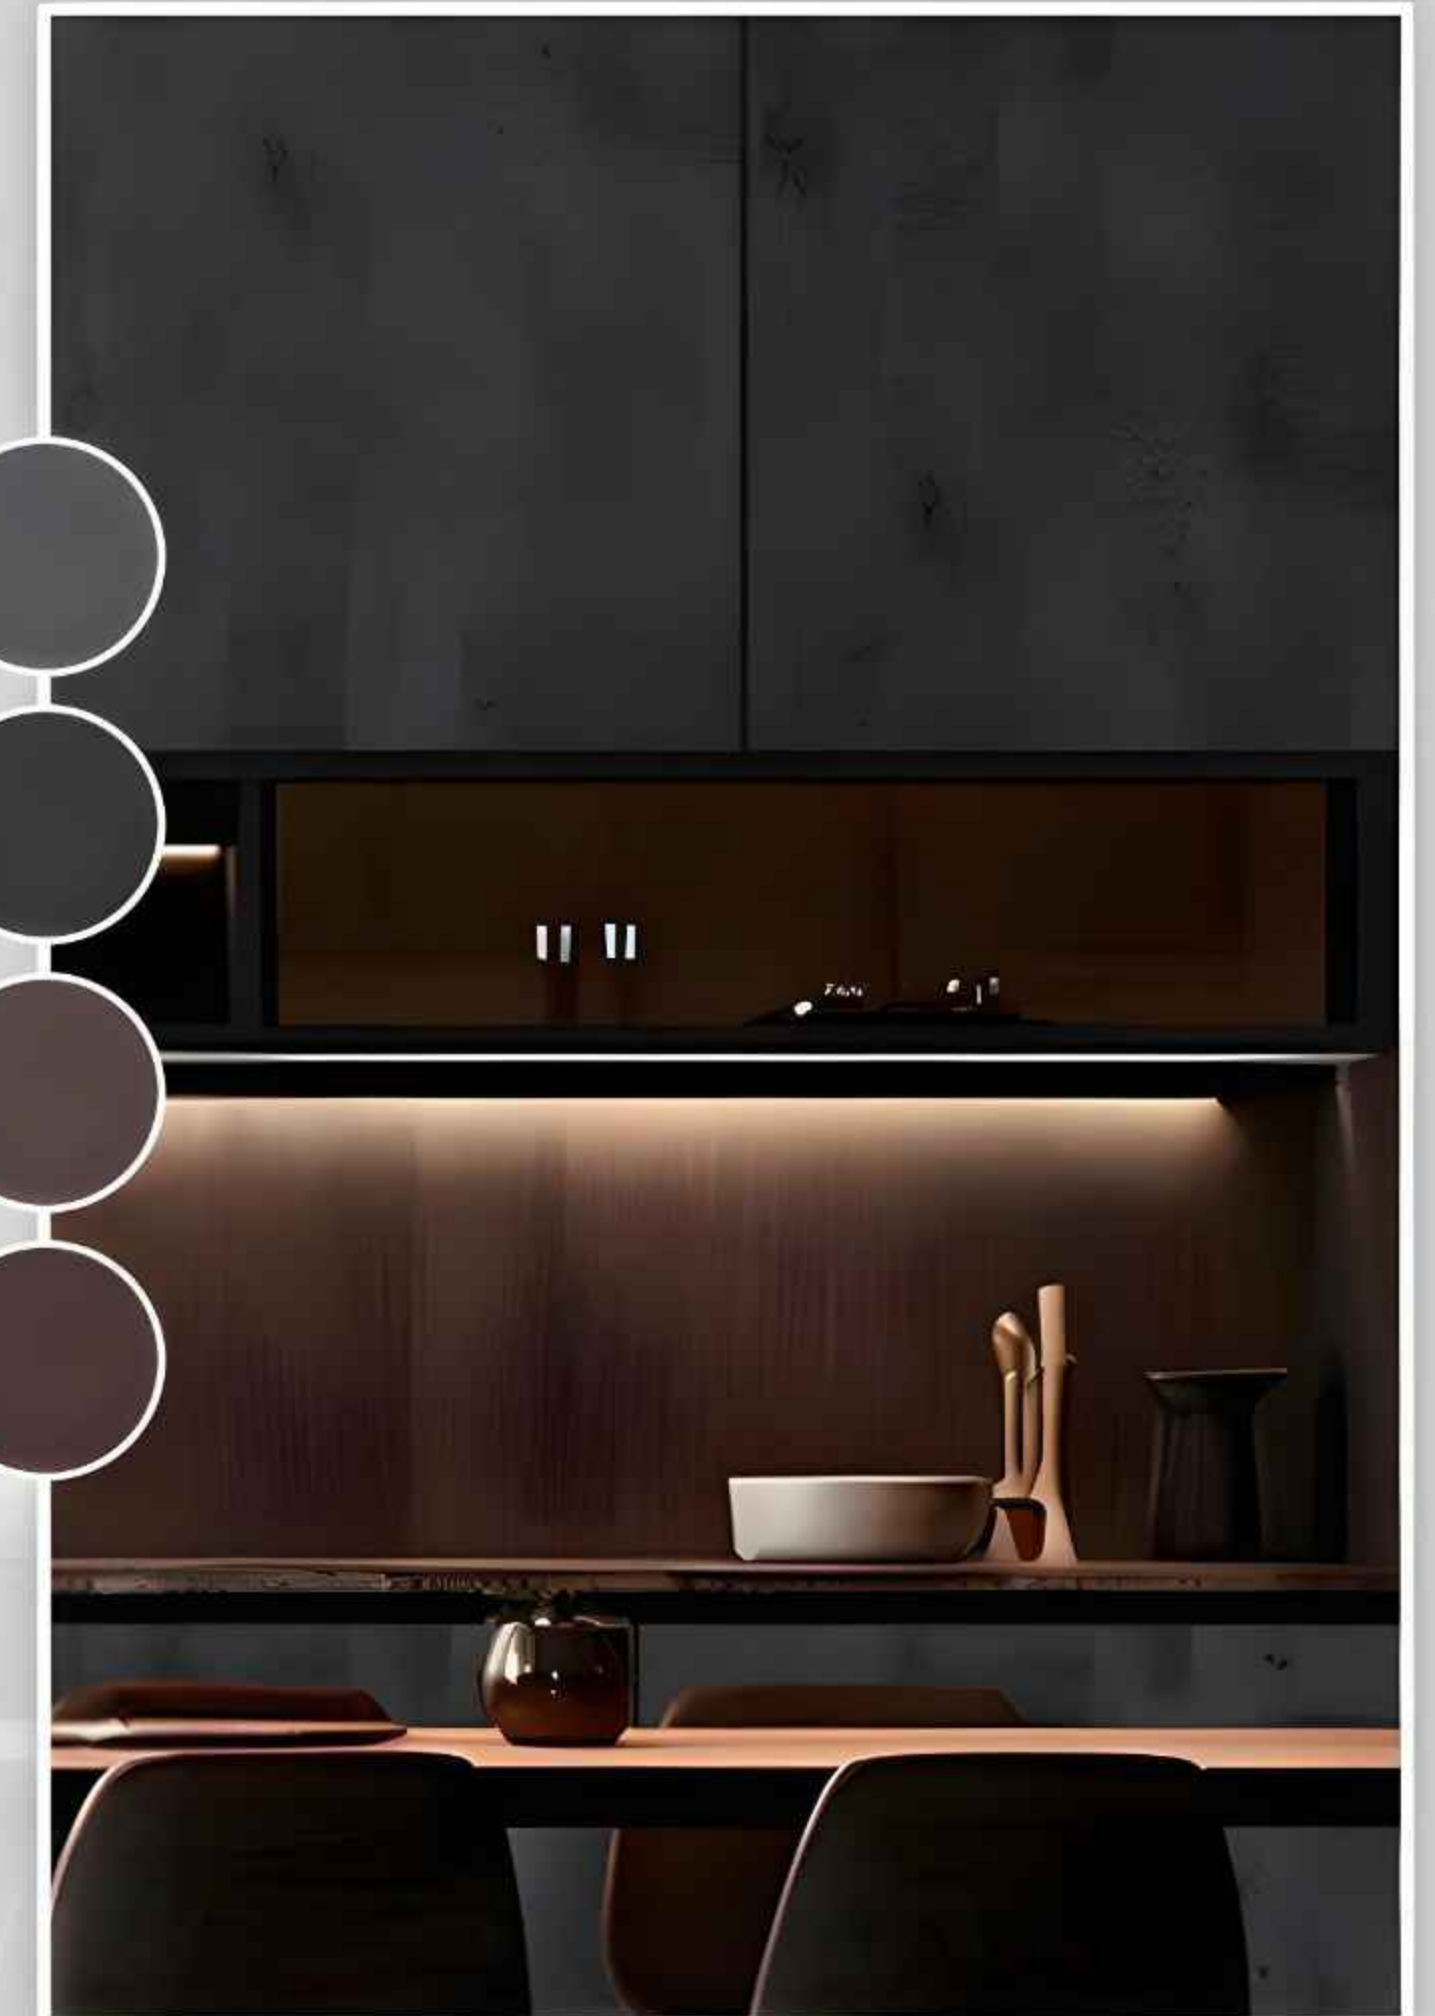

Fastest Delivery Promoting Just in Time Inventory

BESPOKE DESIGNS

Bringing together the elements found in nature, such as wood, metal, stone and fibre, we strive to bring a new mix of designs that are contemporary, rustic, modern and eclectic. With softer primary shades and subtle addition of contrasting colours enhance the aesthetics making it different from anything that's seen in India and we have ever created. Made not only to engage trendsetters but also consumers with a flair of style and sophistication, Vogue's designs are state-of-the-art and unique fusing two or more kinds to create designs like you've never seen before. Inspired by nature with life-like textures that are distinct yet minimalistic and modern.